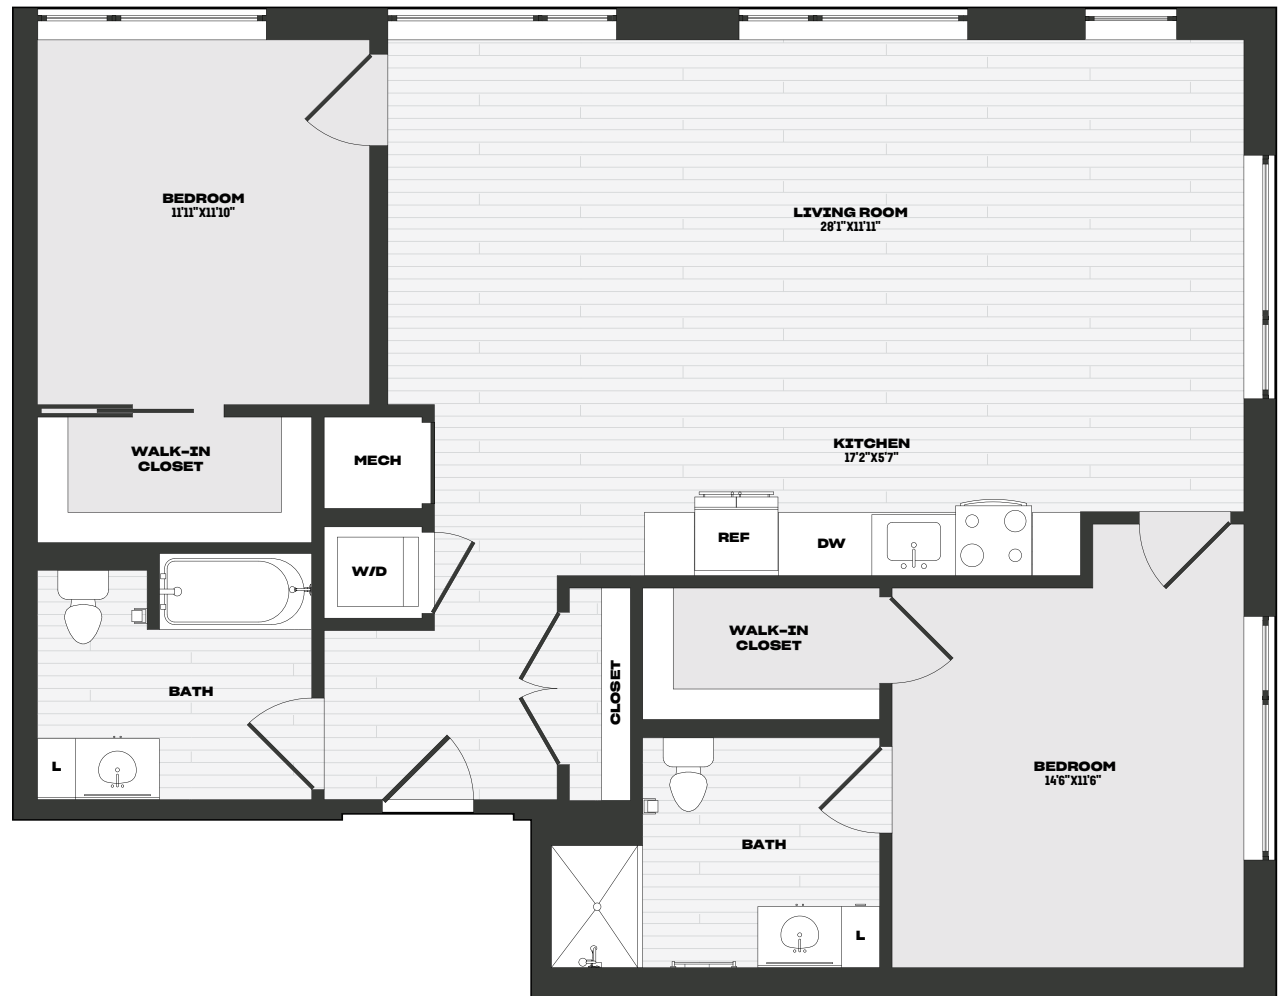

THE ROBINSON

REVERE BEACH

ESTD. 2023

B9

2 BEDROOM | 2 BATH | 1,220 SF

APARTMENT

DATE AVAILABLE

RENT

THE ROBINSON

656 Ocean Ave
Revere, MA 02151

857 788 7845

THEROBINSONREVERE.COM

*Floor plans are artist renderings and are shown for illustration purposes only.
All square feet are approximate only.