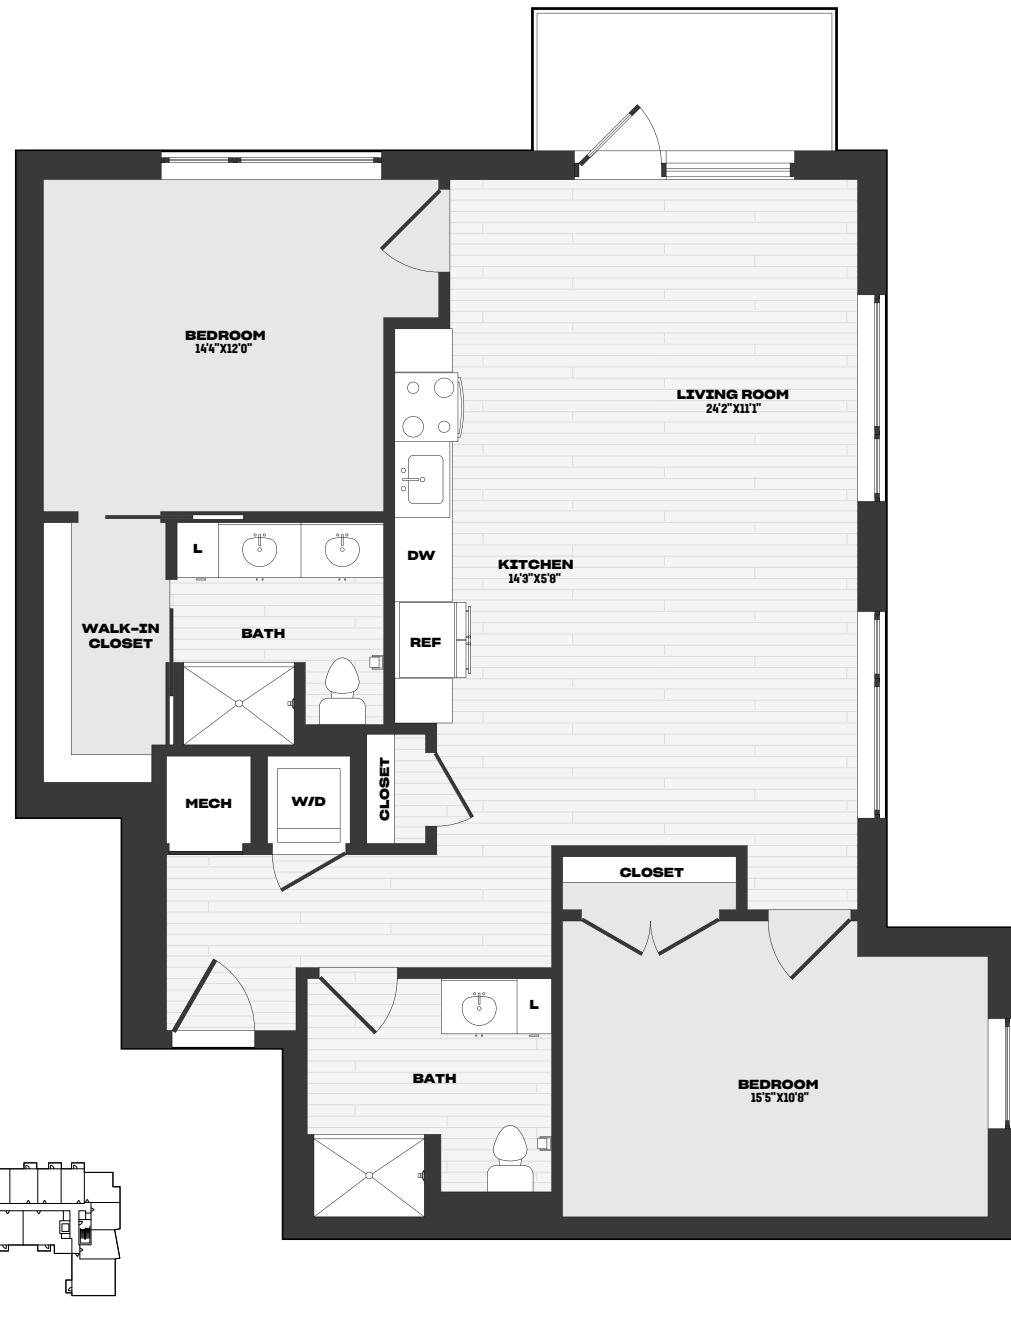

THE ROBINSON

REVERE BEACH

ESTD. 2023

B6

2 BEDROOM | 2 BATH | 1,165 SF

APARTMENT

DATE AVAILABLE

RENT

THE ROBINSON

656 Ocean Ave
Revere, MA 02151

857 788 7845

THEROBINSONREVERE.COM

*Floor plans are artist renderings and are shown for illustration purposes only.
All square feet are approximate only.