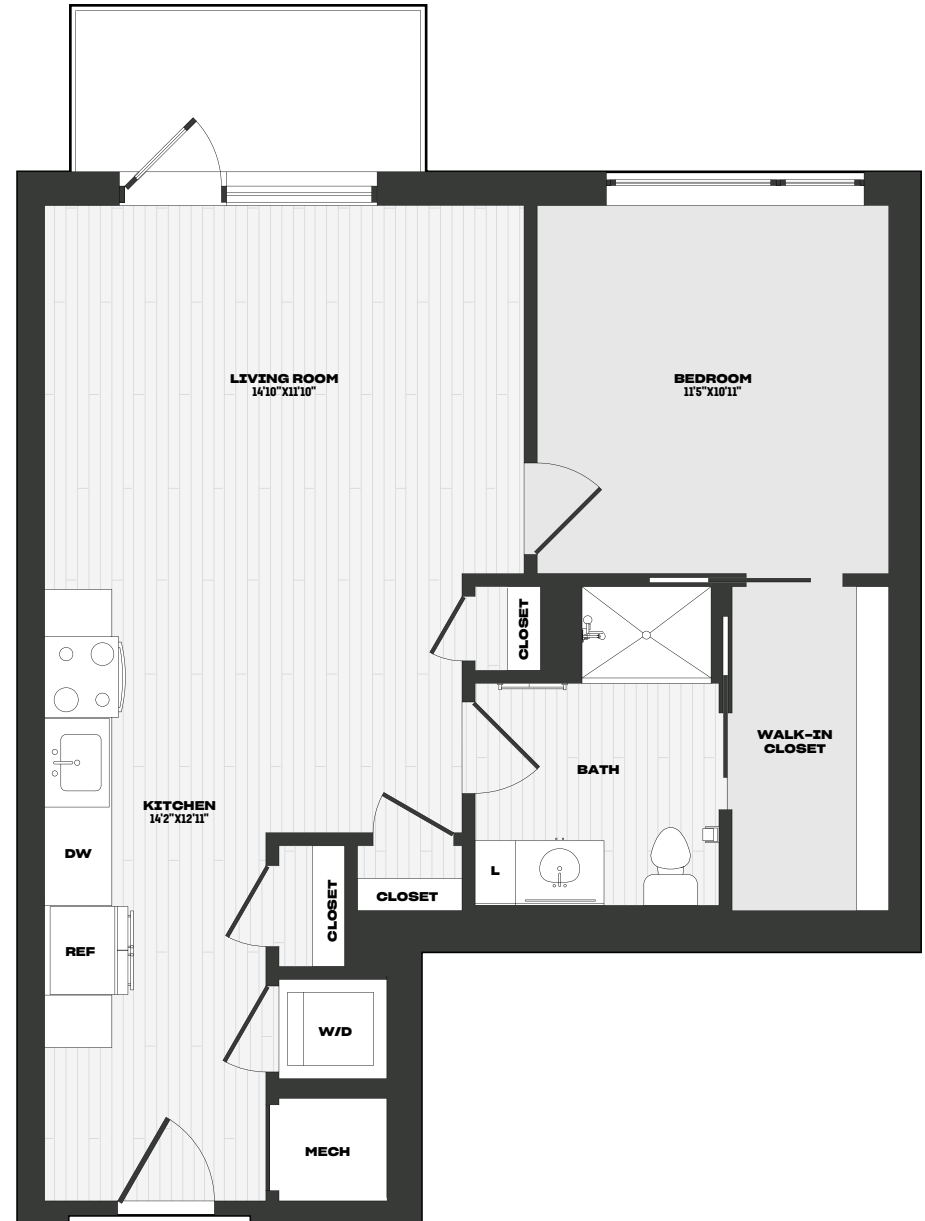

THE ROBINSON

REVERE BEACH

ESTD. 2023

A7

1 BEDROOM | 1 BATH | 746 SF

APARTMENT

DATE AVAILABLE

RENT

THE ROBINSON

656 Ocean Ave
Revere, MA 02151

857 788 7845

THEROBINSONREVERE.COM

*Floor plans are artist renderings and are shown for illustration purposes only.
All square feet are approximate only.