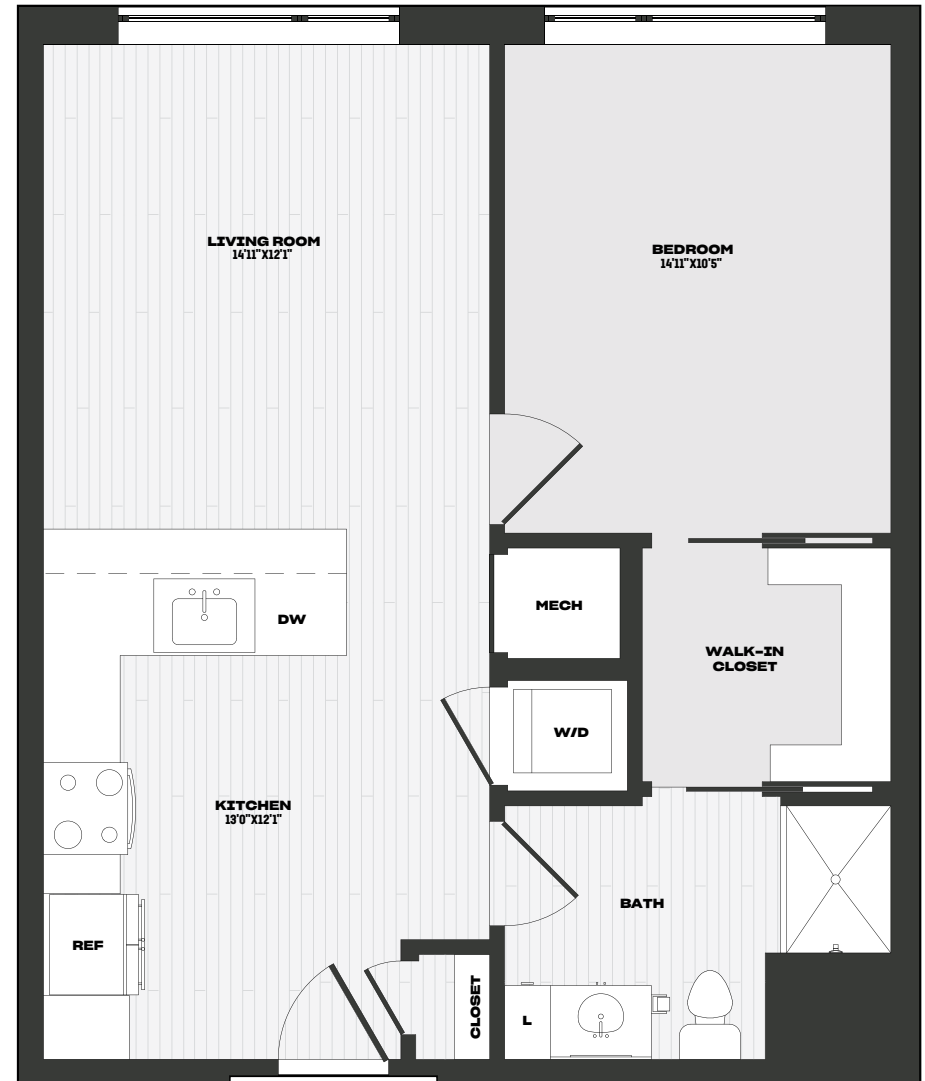

THE ROBINSON

REVERE BEACH

ESTD. 2023

A6

1 BEDROOM | 1 BATH | 738 SF

APARTMENT

DATE AVAILABLE

RENT

THE ROBINSON

656 Ocean Ave
Revere, MA 02151

857 788 7845

THEROBINSONREVERE.COM

*Floor plans are artist renderings and are shown for illustration purposes only.
All square feet are approximate only.