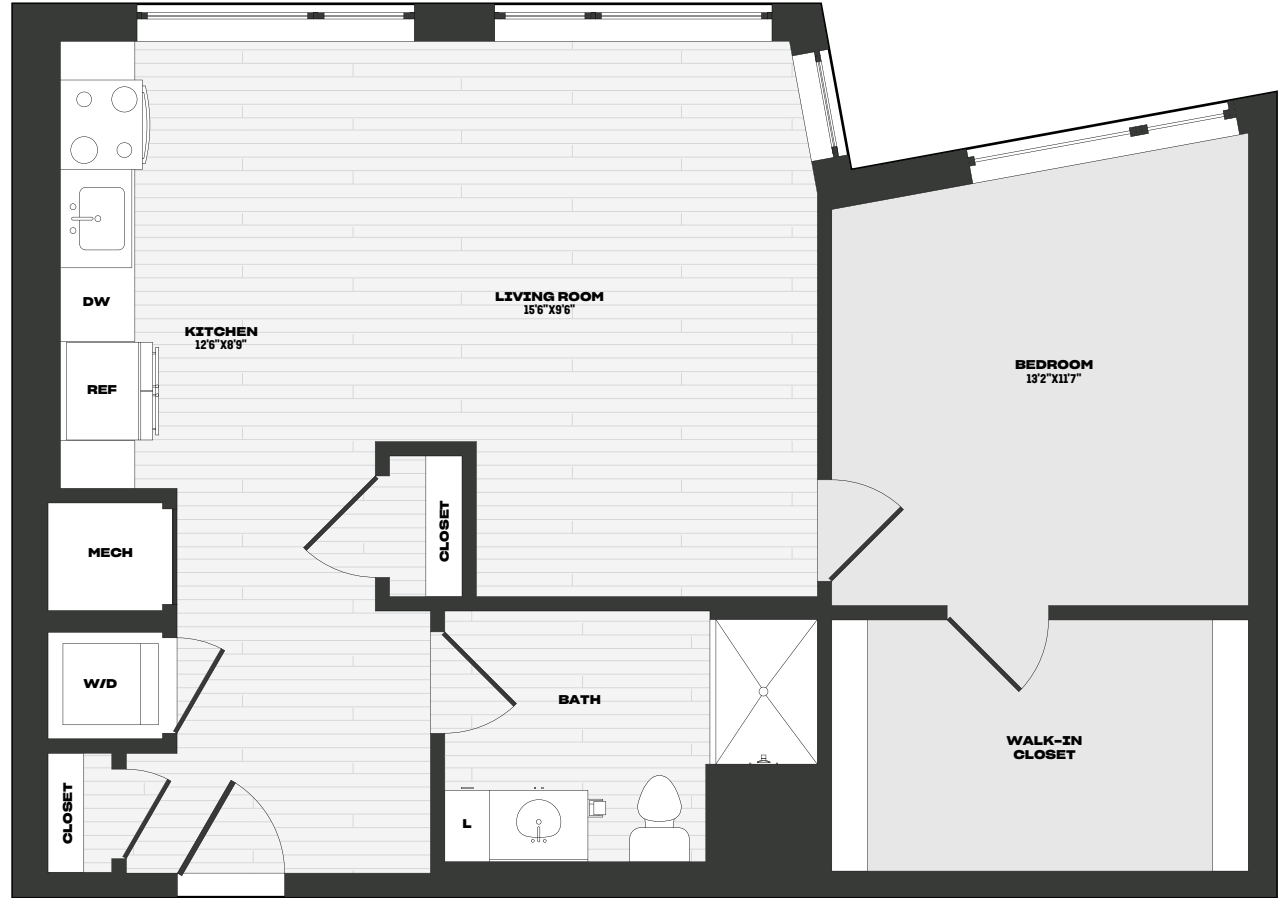

THE ROBINSON

REVERE BEACH

ESTD. 2023

A11

1 BEDROOM | 1 BATH | 811 SF

APARTMENT

DATE AVAILABLE

RENT

THE ROBINSON

656 Ocean Ave
Revere, MA 02151

857 788 7845

THEROBINSONREVERE.COM

*Floor plans are artist renderings and are shown for illustration purposes only.
All square feet are approximate only.