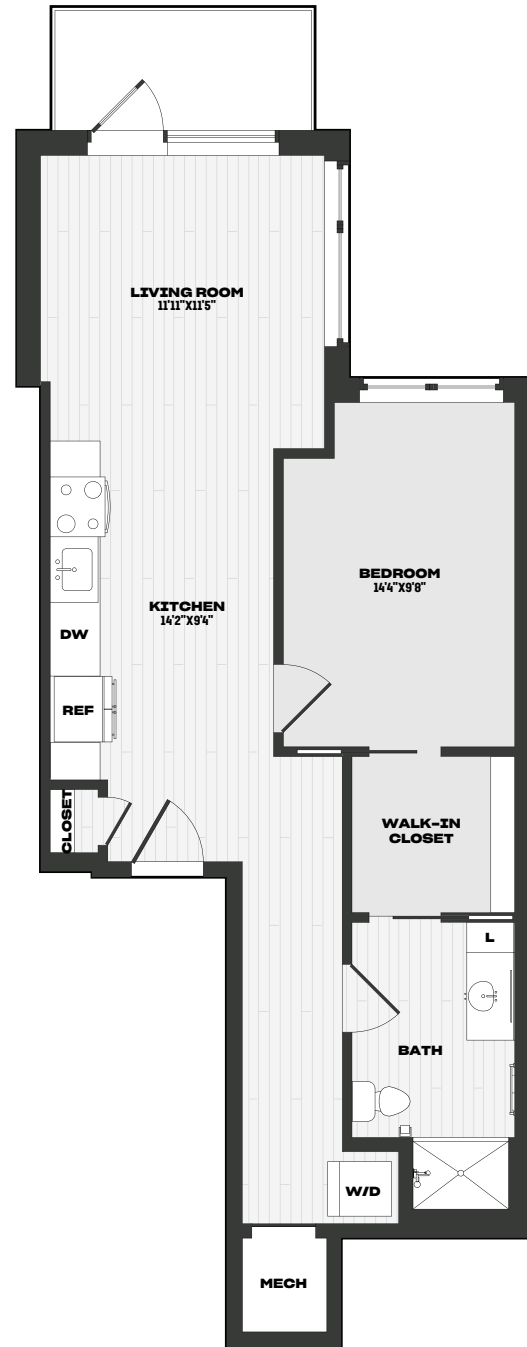

THE ROBINSON

REVERE BEACH

ESTD. 2023

A10

1 BEDROOM | 1 BATH | 800 SF

APARTMENT

DATE AVAILABLE

RENT

THE ROBINSON

656 Ocean Ave
Revere, MA 02151

857 788 7845

THEROBINSONREVERE.COM

*Floor plans are artist renderings and are shown for illustration purposes only.
All square feet are approximate only.